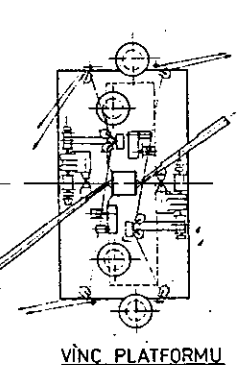

KIC KASARA

FİLİKA GÜVERTE

VİNC PLATFORMU

KÖPRÜ GÜVERTE

BAŞ KASARA

ANA GÜVERTE

PRINCIPAL DIMENSIONS
 Length Overall 83.20 m.
 Length B.P. 74.44 m.
 Breadth Moulded 13.00 m.
 Depth Moulded 7.10 m.
 Design Draft 6.05 m.

TANK TOP

3250 DWT COASTER		SCALE 1/100
PLAN NO	PICTURE NAME	
ALTERATION	GENERAL ARRANGEMENT	
CUSTOMER		CLASS
DESIGN		B.V
DRAWING		HULL NO
SHIP NAME	KAPTAN İSMAIL	