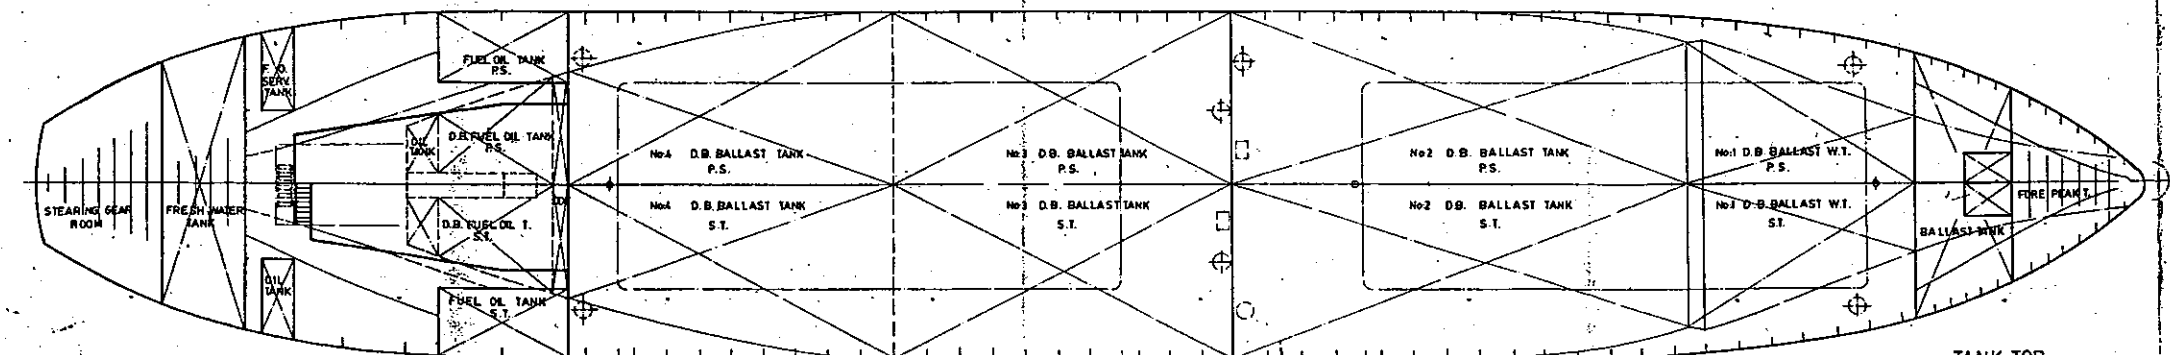

KIC KASARA

FİLİKA GÜVERTE

VİNC PLATFORMU

KÖPRÜ GÜVERTE

BAŞ KASARA

ANA GÜVERTE

PRINCIPAL DIMENSIONS
 Length Overall 83.20 m.
 Length B.P. 74.44 m.
 Breadth Moulded 13.00 m.
 Depth Moulded 7.10 m.
 Design Draft 6.05 m.

TANK TOP

3250 DWT COASTER		SCALE 1/100
PLAN NO	PICTURE NAME	
ALTERATION	GENERAL ARRANGEMENT	
CUSTOMER		CLASS
DESIGN		B.V
DRAWING		HULL NO
SHIP NAME	KAPTAN İSMAIL	