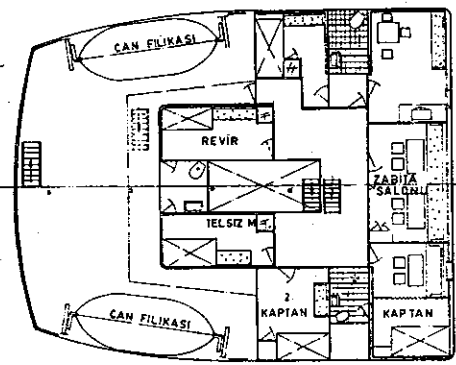

KIC KASARA

FİLİKA GÜVERTE

VİNC PLATFORMU

KÖPRÜ GÜVERTE

BAŞ KASARA

ANA GÜVERTE

PRINCIPAL DIMENSIONS
 Length Overall 83.20 m.
 Length B.P. 74.44 m.
 Breadth Moulded 13.00 m.
 Depth Moulded 7.10 m.
 Design Draft 6.05 m.

TANK TOP

3250 DWT COASTER		SCALE 1/100
PLAN NO	PICTURE NAME	
ALTERATION	GENERAL ARRANGEMENT	
CUSTOMER		CLASS
DESIGN		B.V
DRAWING		HULL NO
SHIP NAME	KAPTAN İSMAIL	