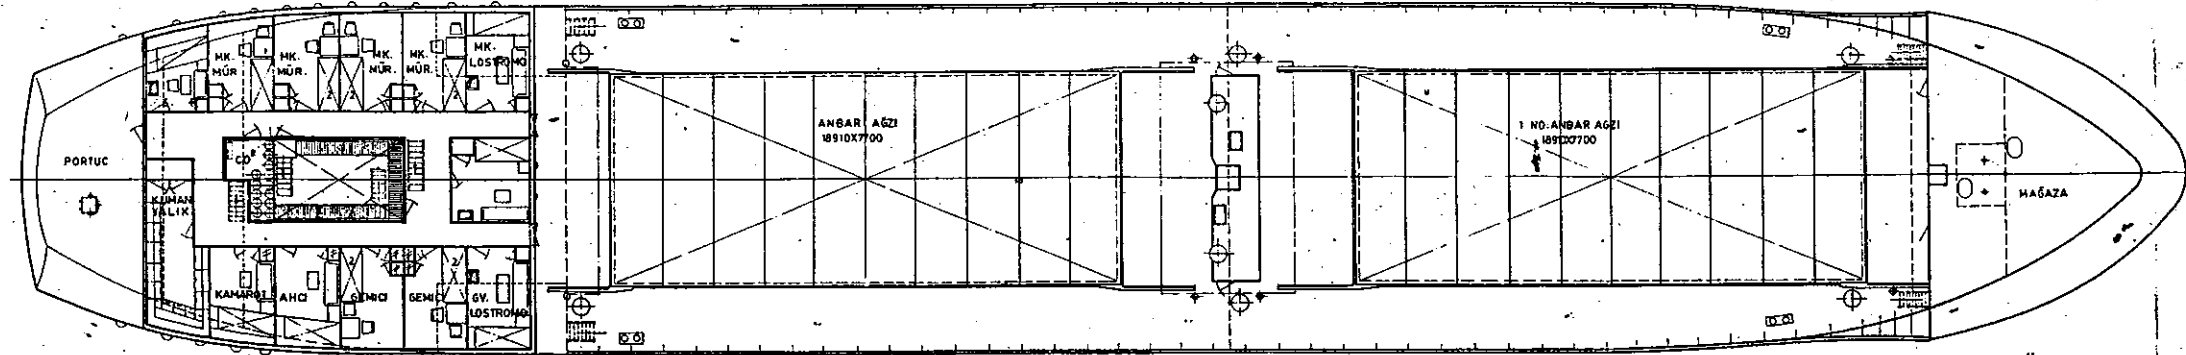

KIC KASARA

FİLİKA GÜVERTE

VİNC PLATFORMU

KÖPRÜ GÜVERTE

BAŞ KASARA

ANA GÜVERTE

PRINCIPAL DIMENSIONS
 Length Overall 83.20 m.
 Length B.P. 74.44 m.
 Breadth Moulded 13.00 m.
 Depth Moulded 7.10 m.
 Design Draft 6.05 m.

TANK TOP

3250 DWT COASTER		SCALE 1/100
PLAN NO	PICTURE NAME	
ALTERATION	GENERAL ARRANGEMENT	
CUSTOMER		CLASS
DESIGN		B.V
DRAWING		HULL NO
SHIP NAME	KAPTAN İSMAIL	